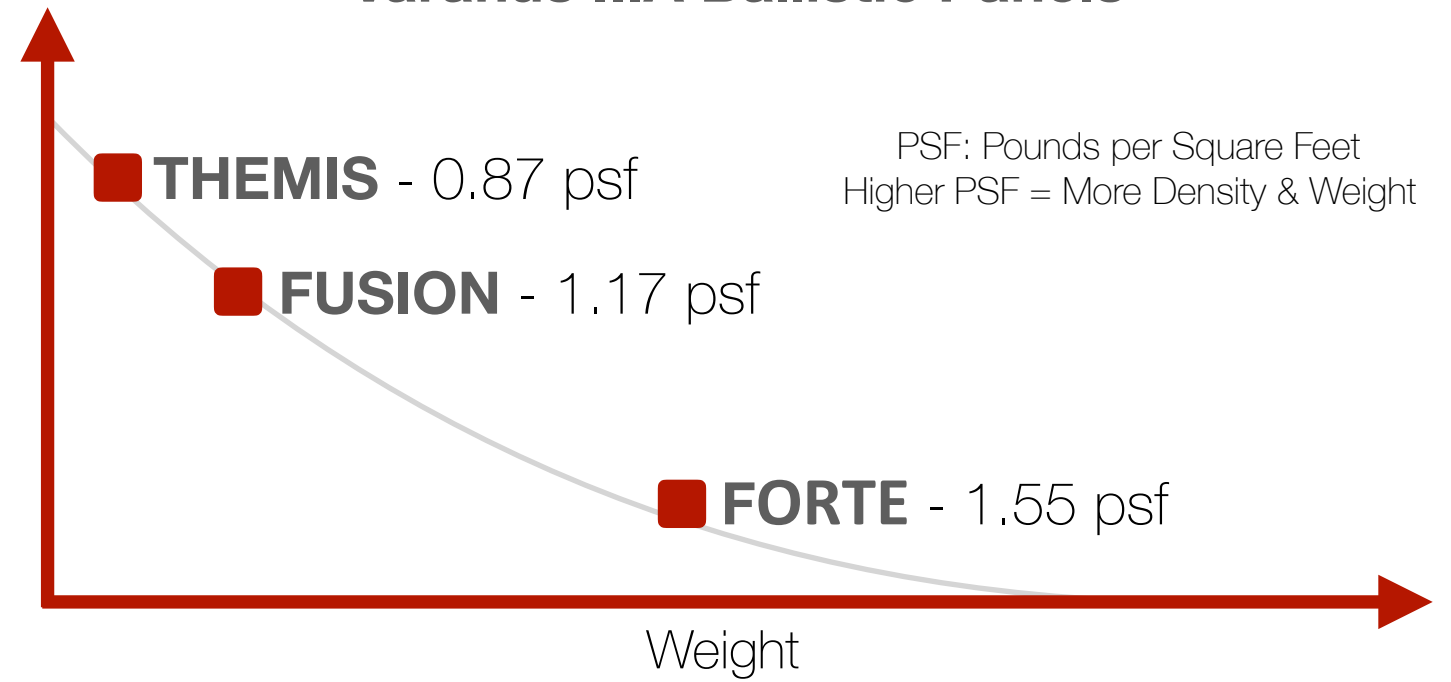

Varanus IIIA Ballistic Panels

VARANUS Vest & Carrier Size Chart

Height/Weight	100 lbs 43 kgs	125 lbs 57 kgs	150 lbs 68 kgs	175 lbs 79 kgs	200 lbs 90 kgs	225 lbs 102 kgs	250 lbs 113 kgs	275 lbs 125 kgs	300 lbs 136 kgs	350 lbs 159 kgs
5' / 1.52 cms	S	S	M	L	XL	XL	2XL	2XL	3XL	3XL
5'4" / 1.63 cms	S	S	M	L	L	XL	2XL	2XL	2XL	3XL
5'6" / 1.68 cms	S	S	M	M	L	XL	2XL	2XL	2XL	3XL
5'8" / 1.72 cms	S	S	M	M	L	XL	XL	2XL	2XL	3XL
5'10" / 1.77 cms	S	S	M	M	L	XL	XL	2XL	2XL	3XL
6' / 1.82 cms	S	S	M	M	L	L	XL	2XL	2XL	2XL
6'2" / 1.87 cms		S	M	M	L	L	XL	2XL	2XL	2XL
6'4" / 1.93 cms		S	M	M	M	L	XL	2XL	2XL	2XL
6'6" / 1.98 cms			M	M	M	L	XL	XL	2XL	2XL
6'8" / 2.03 cms			M	M	M	L	XL	XL	2XL	2XL